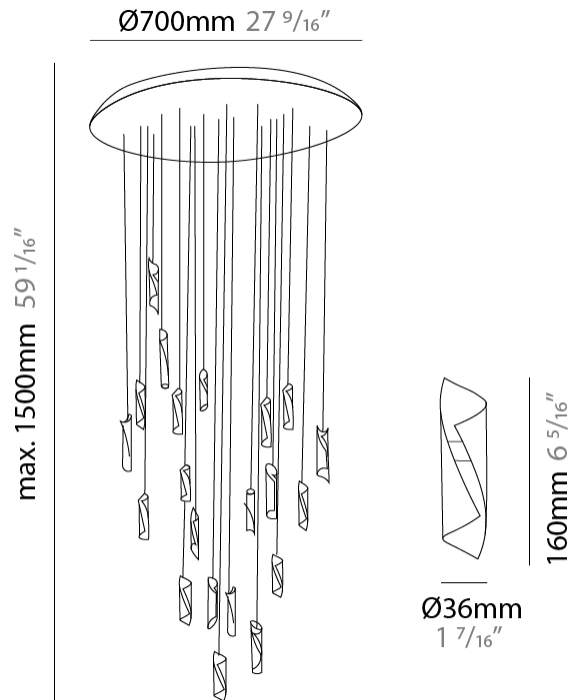

HUE 20 SUSPENSION

D131004- _____
base number

1. To build a product code in our configurator select the specify button on the base model # product page
2. To build a manual product code on this datasheet choose from the options listed below in blue font and add the suffix to the base model #

GENERAL

Series: HUE
Subseries: Hue 20
Brand: Knikerboker
Division: Design
Mounting Type: Suspension
Mounting Location: Ceiling
Subcategory: Ambient

PHYSICAL

Shape: Abstract
Diameter (mm): 700
Diameter (in): 27 ⁹/₁₆"
Height (mm): 160
Height (in): 6 ⁵/₁₆"
Max. Overall Height (mm): 1500
Max. Overall Height (in): 59 ¹/₁₆"
Light Distribution: Direct / Indirect
Fixture Finish: EWH / EBK / MAN / COF / PRD / SLF / GLF / CLF / BRL / EWS / EWG / EWC / EWR / EBS / EBG / EBC / EBC / EBB / MAS / MAD / MAC / MAB / COS / CGO / CCL / CBL / PRS / PRG / PRC / PRB
Fixture Material: Metal
Cable Details: Silicon Coaxial Cable

ELECTRICAL

Lamp Type: LED
Total Output Wattage (W): 30
Dimming: Phase Dimming (120Vac Only)
Driver Included: Yes
Driver Location: Integrated
Driver Type: Constant Current - Universal
Driver Class: Class 2
Input Voltage (V): 120 - 277
Constant Current (MA): 350
Upon Request: Phase dimming @120Vac only / Non-dimming 277Vac

LED

Number of LEDs: 20
Color Temperature (°K): 3000
Max. Delivered Lumen (lm): 3000
CRI: >80 CRI
Lamp Life (hrs): 50000

OPTICAL

RATINGS AND CERTIFICATIONS

Certified By: Certified for North American Standards
IP rating: IP20